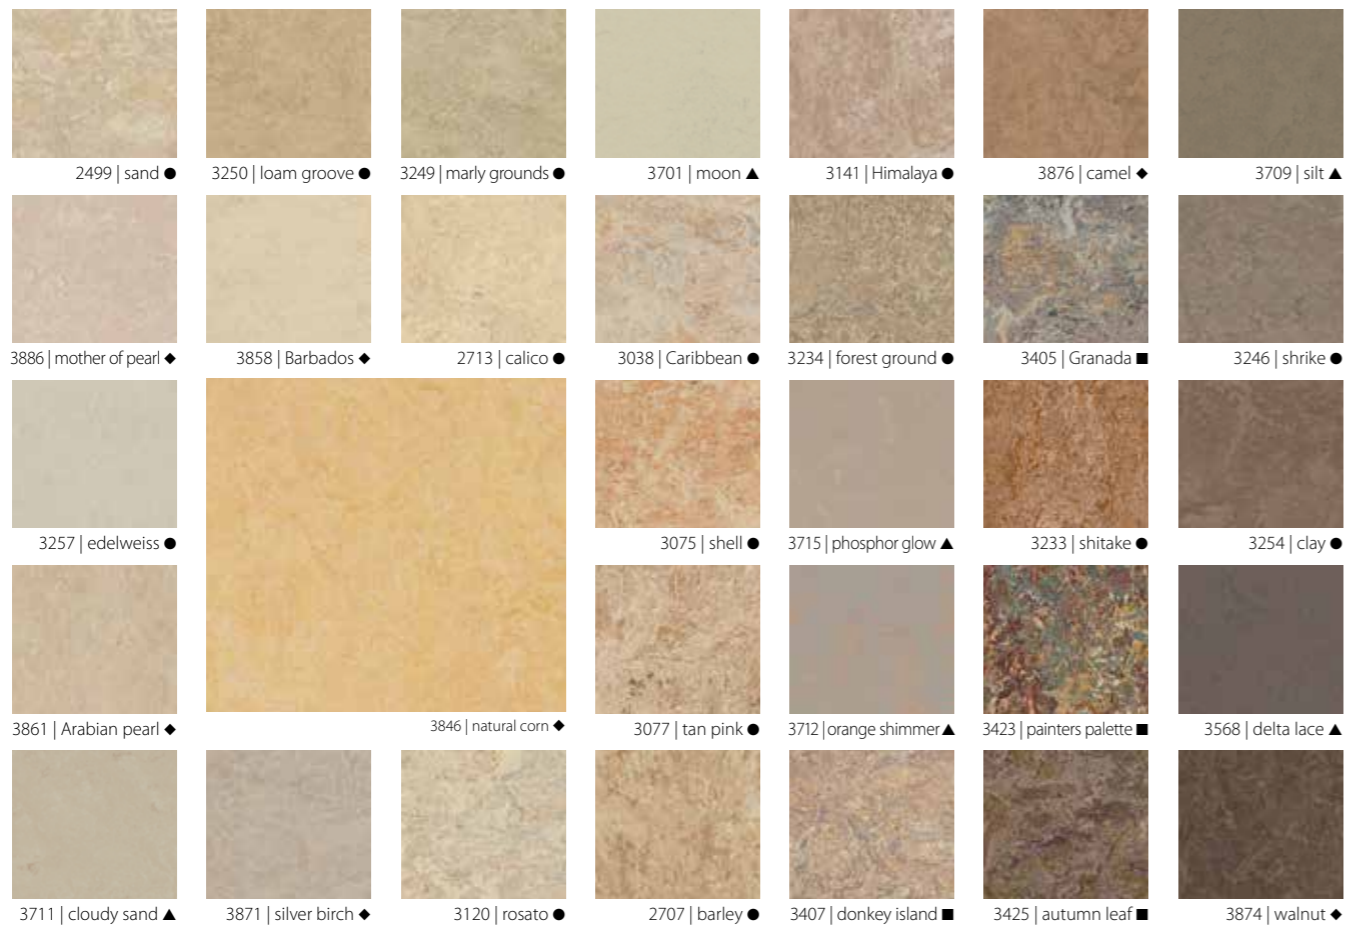

Real

Vivace

Concrete

Striato

marmoleum® FR

Brights, bolds and more subtle shades. Marble designs combine anything from three to eight different colours that can vary in intensity and contrast. Sometimes they create bold, strong contrasts resembling real marble, sometimes the colours are more subtle like fresco murals.

Marmoleum FR is available in 106 colours

● Real ◆ Fresco ■ Vivace ▲ Concrete

marmoleum® striato FR

Offering a distinctive directional design, complemented by natural interiors.

Marmoleum Striato is available in 20 colours

5221 | colour stream

5242 | red roses

5238 | straw field

5240 | canyon shadow

5243 | peacock blue

5241 | sunshine yellow

5239 | oxidised copper

5218 | Welsh moor

5245 | blue stroke

5244 | hint of yellow

5246 | orange highlights

5247 | dark aura